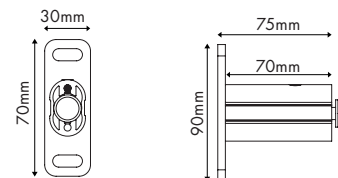

SPACER BRACKET

- **(1)** Only compatible with U-401, U-402 and ZIP channels, and double channel KIT.

Shade height H	N. of brackets per channel
H ≤ 1500 mm	2
1500 mm < H ≤ 2500 mm	3
2500 mm < H ≤ 3000 mm	4
3000 mm < H ≤ 4000 mm	5