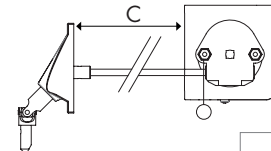

TYPE OF INSTALLATION

H INTERIOR

K EXTERIOR

I EXTERIOR WITH CRANK RETURN

VARIATIONS OF CRANK RETURN

I.1 90° UPPER

mm	B-65	B-85	B-100	B-136
A	13	16	16	16
B	22	30	37	51
Cmax	265	260	250	230

I.2 90° LOWER