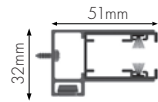

SIDE CHANNEL OPTIONS

CABLE GUIDE

Cable guide B-BOX 65 / 85 / 100 (indoor/outdoor)

CABLE GUIDE
ø3,2mm outdoor/indoor

ⓘ Only B-BOX 65

CABLE GUIDE
ø2,5mm indoor

CABLE GUIDE
ø3,5mm outdoor

FASTENING
WALL

FASTENING
FLOOR

Ceiling /Floor **TS**
Ceiling /Wall **TP**
Wall /Floor **PS**
Wall /Wall **PP**

Cable guide B-BOX 136 (indoor/outdoor)

CABLE GUIDE
ø5mm INOX

FASTENING
WALL
58mm

FASTENING
FLOOR
60mm

Ceiling /Floor **TS**
Ceiling /Wall **TP**

Wall /Floor **PS**
Wall /Wall **PP**

"U" CHANNEL

Cable guide (indoor/outdoor)

FOR CHAIN-OPERATED SYSTEM:

U-201
SMALL

ⓘ Indoor installation

U-301
COMPACT

U-401*
SMALL CLIP

FOR CRANK OR MOTOR:

U-302
COMPACT LONG

U-402*
LONG CLIP

DOUBLE DROPS IN A SINGLE BOX:

DOUBLE CHANNEL KIT

U-401 KIT chain

U-402 KIT crank or motor

BLACK OUT CHANNEL

Blackout channel (exclusively for indoor installation with Euroslim bottom rail)

UO-501

ⓘ Available base profile

ADJUSTABLE R2

DOUBLE DROPS IN A SINGLE BOX

DOUBLE CHANNEL KIT
UO CHANNEL KIT
R2 CHANNEL KIT

ADDITIONAL BRACKETS B-BOX 65

ADDITIONAL BRACKETS B-BOX 65

INDOOR
WALL / CEILING
INSTALLATION

REINFORCED
CEILING

REINFORCED
WALL*

CHANNEL SPACER
BRACKET

ⓘ *Incompatible with frontally installed aluminium channels.

ADDITIONAL BRACKETS B-BOX 85

INDOOR
WALL / CEILING
INSTALLATION

REINFORCED
CEILING

REINFORCED
WALL*

CHANNEL SPACER
BRACKET

ⓘ *Incompatible with frontally installed aluminium channels.

ADDITIONAL BRACKETS B-BOX 100

INDOOR
WALL / CEILING
INSTALLATION

REINFORCED
CEILING

REINFORCED
WALL*

CHANNEL
SPACER
BRACKET

ⓘ *Incompatible with frontally installed aluminium channels.

ADDITIONAL REINFORCED BRACKETS B-BOX 136

CEILING
INSTALLATION*

WALL
INSTALLATION*

CHANNEL
SPACER
BRACKET

ⓘ Incompatible with frontally installed aluminium channels.

1. * Includes fastening bolt. 2. Brackets are visible.