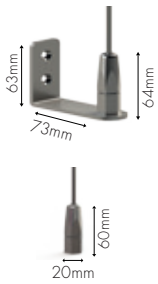

Exclusive design and durability

The shade with the rounded cassette, **ideal for outdoor use.**

Rod guide
(ø10/12mm)

Cable guide
(ø5mm)

Aluminum side channel

Side channel options

Different solutions and **specially designed pieces** for each type of side channel.

Smart brackets

The only box roller shade that allows you to **select the location of the bracket** at the time of installation.

WALL-MOUNT BRACKET

CEILING-MOUNT BRACKET

Level by levels installation

Two O-Box can be installed at **different heights with only one support** with stainless steel rod.

SIDE CHANNEL OPTIONS

Cable guide (indoor/outdoor)

STAINLESS STEEL
CABLE GUIDE
ø5mm

- Ceiling /Floor **TS**
- Ceiling /Wall **TP**
- Wall /Floor **PS**
- Wall /Wall **PP**

Rod guide (indoor/outdoor)

STAINLESS STEEL
ROD GUIDE
ø10mm