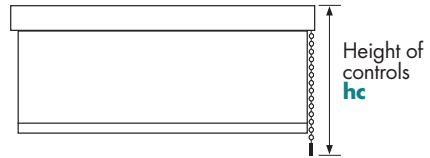

CHAIN-OPERATED SYSTEM WITHOUT Child Safety

In case the Child Safety feature is declined, the height of the controls will be:

FOR O-BOX 95

Minimum calculation for hc: **H x 0,70**

Example of calculation	
Height of shade H	Height of controls hc (minimum)
	O-95
1000 mm	700 mm
2000 mm	1400 mm
4000 mm	2800 mm