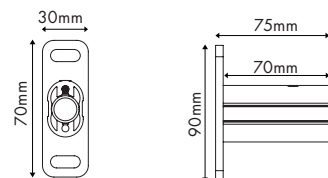

INSTALLATION ON CURTAIN ROD AND STACKING HEIGHT (mm)

mm	Ø30		Ø40		SLIM 35		Channel fastening Adjustable rod Ø12mm
	A	B	A	B	A	B	
O-BOX 95	163	149	173	159	173	159	--
O-BOX 130	196	181	206	191	206	191	243

WIND PROFILES AND SPACER BRACKETS

WIND PROFILE SIZES

The wind profile option includes 2 profiles for shade heights under 2m, and 4 profiles for shade heights of 2m and higher. Half of the profiles will be installed on each side of the shade.

- 1. Only compatible with U-402 and U-302 channels.
- 2. Maximum width 2500 mm
- 3. Not compatible with chain-operated system.

SPACER BRACKET

- 1. Only compatible with U-401, U-402

Height of Shade H	N. of brackets per channel
H ≤ 1500 mm	2
1500 mm < H ≤ 2500 mm	3
2500 mm < H ≤ 3000 mm	4
3000 mm < H ≤ 4000 mm	5