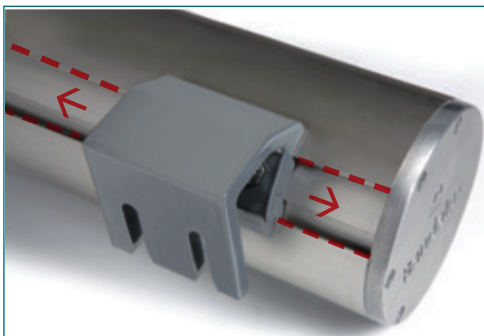

Smart brackets

The only box roller shade that allows you to **select the location of the bracket** at the time of installation.

WALL-MOUNT BRACKET

CEILING-MOUNT BRACKET

Level by levels installation

Two O-Box can be installed at **different heights with only one support** with stainless steel rod.