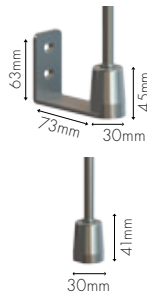

SIDE CHANNEL OPTIONS

Cable guide (indoor/outdoor)

STAINLESS STEEL
CABLE GUIDE
ø5mm

- Ceiling /Floor **TS**
- Ceiling /Wall **TP**
- Wall /Floor **PS**
- Wall /Wall **PP**

Rod guide (indoor/outdoor)

STAINLESS STEEL
ROD GUIDE
ø10mm

- Ceiling /Floor **TS**
- Ceiling /Wall **TP**
- Wall /Floor **PS**
- Wall /Wall **PP**

STAINLESS STEEL
FASTENING AND
ROD GUIDE ø12mm

- Ceiling /Floor **TS**
- Ceiling /Wall **TP**
- Wall /Floor **PS**
- Wall /Wall **PP**