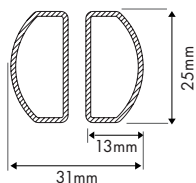

ⓘ 1. This information is approximate and may vary depending on the fabric.

CASSETTE SIZES (mm)								
	CEILING BRACKET		SHORT WALL BRACKET		LONG WALL BRACKET		FASTENING SYSTEM FOR ADJUSTABLE ROD	
	A	B	A	B	A	B	A	B
O-BOX 95	112	127	127	110	164	110	--	--
O-BOX 130	148	162	162	147	189	147	163	199

INSTALLATION ON CURTAIN ROD AND STACKING HEIGHT (mm)

mm	Ø30		Ø40		SLIM 35		Channel fastening Adjustable rod Ø12mm
	A	B	A	B	A	B	
O-BOX 95	163	149	173	159	173	159	--
O-BOX 130	196	181	206	191	206	191	243

ⓘ *Information for reinforced ceiling bracket

WIDTH OF SPACE BETWEEN THE BRACKET AND THE FABRIC (GAP)

w2 bracket side w1 control side

O-BOX				WITHOUT SIDE CHANNEL	CABLE GUIDE	ALUMINUM CHANNEL U-LONG	ROD GUIDE	ROD FASTENER	ROD-GUIDE FASTENER
		w1	w2						
CHAIN	w1	31 mm	38 mm	39 mm	38 mm	--	--		
	w2	18 mm	38 mm	39 mm	38 mm	--	--		
CRANK	w1	32 mm	38 mm	39 mm	38 mm	67 mm	75 mm		
	w2	18 mm	38 mm	39 mm	38 mm	53 mm	75 mm		
MOTOR Ø40	w1	38 mm	38 mm	39 mm	38 mm	73 mm	75 mm		
	w2	18 mm	38 mm	39 mm	38 mm	53 mm	75 mm		
MOTOR Ø50	w1	38 mm	38 mm	39 mm	38 mm	73 mm	75 mm		
	w2	18 mm	38 mm	39 mm	38 mm	53 mm	75 mm		

WIND PROFILES AND SPACER BRACKETS

WIND PROFILE SIZES

The wind profile option includes 2 profiles for shade heights under 2m, and 4 profiles for shade heights of 2m and higher. Half of the profiles will be installed on each side of the shade.