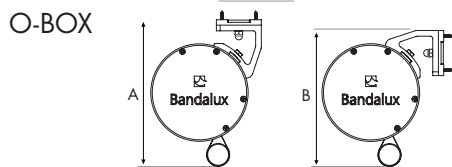

NUMBER OF BRACKETS, ACCORDING TO SHADE WIDTH

ⓘ The O-BOX only requires 2 brackets per shade.

BOTTOM RAILS

O-BOX	Ø20	Ø30	Ø40	TEARDROP	SLIM 25	SLIM 35	EUROSLIM	ZIP
WITHOUT SIDE CHANNEL	X	✓	✓	X	X	✓	X	X
CABLE GUIDE	X	✓	✓	X	X	✓	X	X
ROD GUIDE	X	✓	✓	X	X	X	X	X
'U' CHANNEL ALUM.	X	✓	✓	X	X	✓	X	X
LIMIT	--	--	--	2500 mm	2500 mm	--	--	--

INSTALLATION ON CURTAIN ROD AND STACKING HEIGHT (mm)

mm	Ø30		Ø40		SLIM 35		Channel fastening Adjustable rod Ø12mm
	A	B	A	B	A	B	
O-BOX 95	163	149	173	159	173	159	--
O-BOX 130	196	181	206	191	206	191	243