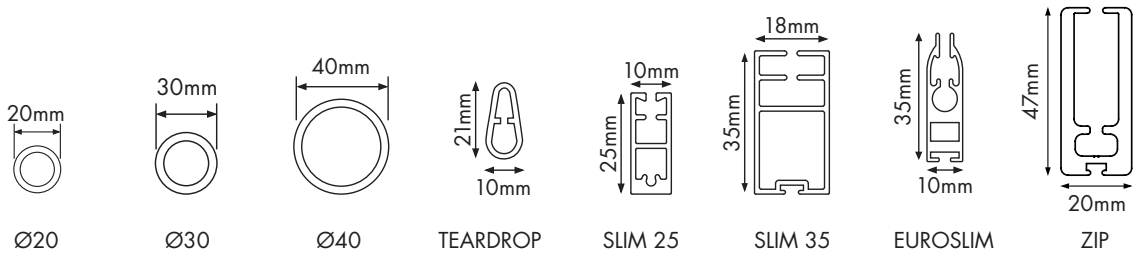

Exclusive design and durability

The shade with the rounded cassette, **ideal for outdoor use.**

Rod guide
(ø10/12mm)

Cable guide
(ø5mm)

Aluminum side channel

Side channel options

Different solutions and **specially designed pieces** for each type of side channel.

ⓘ 1. This information is approximate and may vary depending on the fabric.

CASSETTE SIZES (mm)								
	CEILING BRACKET		SHORT WALL BRACKET		LONG WALL BRACKET		FASTENING SYSTEM FOR ADJUSTABLE ROD	
	A	B	A	B	A	B	A	B
O-BOX 95	112	127	127	110	164	110	--	--
O-BOX 130	148	162	162	147	189	147	163	199

NUMBER OF BRACKETS, ACCORDING TO SHADE WIDTH

ⓘ The O-BOX only requires 2 brackets per shade.

BOTTOM RAILS

O-BOX	Ø20	Ø30	Ø40	TEARDROP	SLIM 25	SLIM 35	EUROSLIM	ZIP
WITHOUT SIDE CHANNEL	X	✓	✓	X	X	✓	X	X
CABLE GUIDE	X	✓	✓	X	X	✓	X	X
ROD GUIDE	X	✓	✓	X	X	X	X	X
'U' CHANNEL ALUM.	X	✓	✓	X	X	✓	X	X
LIMIT	--	--	--	2500 mm	2500 mm	--	--	--