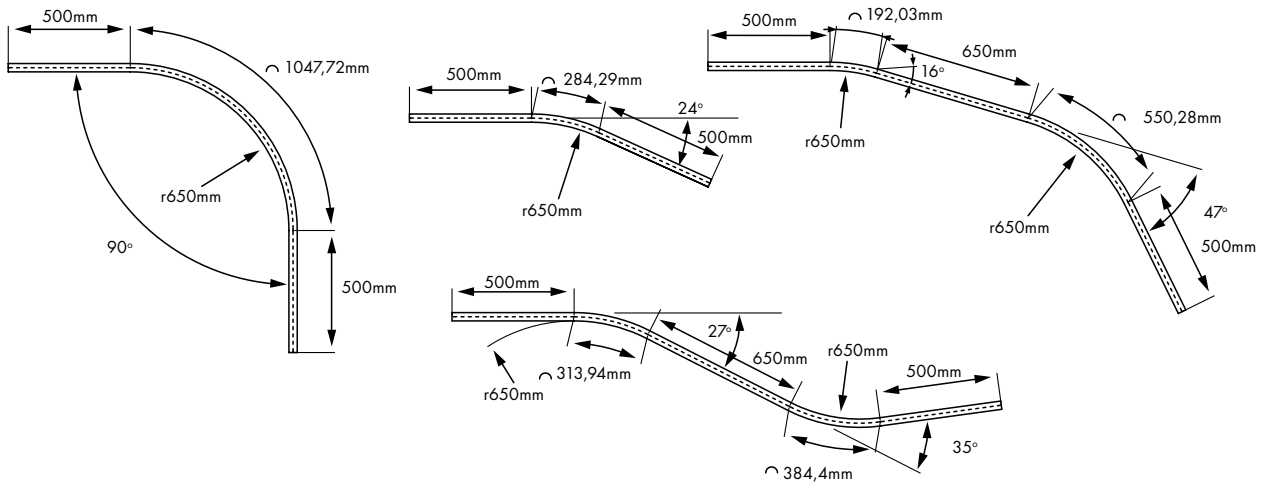

RETRACTION AT BOTH SIDES

The shade is stacked in two separate sections.

CENTRAL RETRACTION

The shade is stacked in the centre of the track.

ⓘ Bandalux recommends placing the slats in parallel position to one another when stacking the shade. The tracks are reversible.

LIMITATIONS TO THE CURVED TRACK FOR CORRECT OPERATION

The minimum curve radius that ensures the proper sliding of the slats is r650mm. The following diagrams display cases in which such radius is implemented.

Each curve must be preceded on both sides by a straight section measuring at least 500mm.

ⓘ In order to manufacture this shade, it is indispensable that the customer send Bandalux a real-size template, indicating whether the drawing is to be interpreted from above the track or from below it.